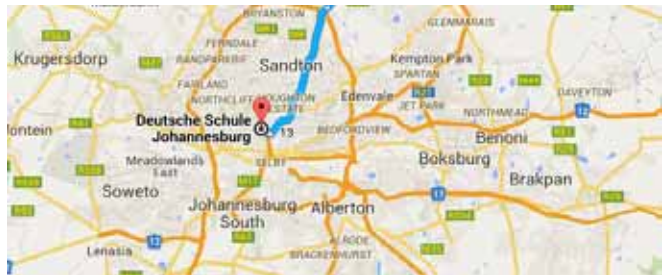

Drive 56.4 km, 41 min

Directions from Pretoria to Deutsche Schule Johannesburg

○ Pretoria

Take R101 to Ben Schoeman Fwy/N14

2.7 km / 5 min

- ↑ 1. Head east on Church Square toward Mutual St
130 m
 - ↪ 2. Keep right to stay on Church Square
100 m
 - ↶ 3. Turn left onto Paul Kruger St
400 m
 - ↪ 4. Turn right at the 3rd cross street onto Nana Sita St/M2
500 m
 - ↶ 5. Turn left onto Potgieter St/Schubart St/Sophie de Bruyn St/R101
1.5 km
- i** Continue to follow R101

Follow Ben Schoeman Fwy, N1 and M1 to Empire Rd in Johannesburg. Take exit 13 from M1

52.1 km / 33 min

- 6. Keep right to continue on Ben Schoeman Fwy/N14, follow signs for N1/Johannesburg/Krugersdorp

 12.9 km
- 7. Keep right to continue on Ben Schoeman Fwy

 1.6 km
- 8. Continue onto N1
 Toll road

 19.1 km
- 9. Keep right to continue on M1

 18.4 km
- 10. Take exit 13 for Empire Road toward R55/Johannesburg

 180 m

Continue on Empire Rd. Drive to San Souci Rd

1.6 km / 3 min

- 11. Turn right onto Empire Rd

 1.0 km
- 12. Turn right onto Wabord Rd

 350 m
- 13. At the roundabout, take the 1st exit onto Napier Rd

 84 m
- 14. Turn right onto San Souci Rd

 160 m

📍 Deutsche Schule Johannesburg