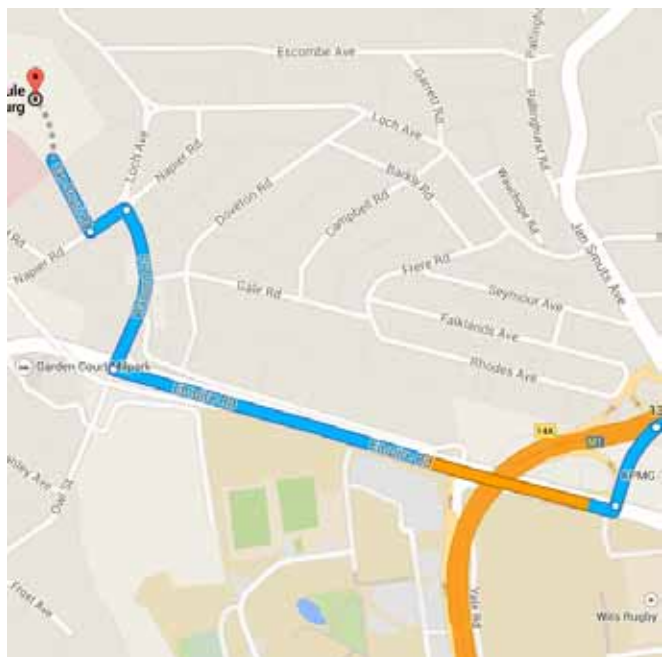

Drive 56.4 km, 41 min

Directions from Pretoria to Deutsche Schule Johannesburg

○ Pretoria

Take R101 to Ben Schoeman Fwy/N14

2.7 km / 5 min

- ↑ 1. Head east on Church Square toward Mutual St
130 m
 - ↪ 2. Keep right to stay on Church Square
100 m
 - ↶ 3. Turn left onto Paul Kruger St
400 m
 - ↪ 4. Turn right at the 3rd cross street onto Nana Sita St/M2
500 m
 - ↶ 5. Turn left onto Potgieter St/Schubart St/Sophie de Bruyn St/R101
1.5 km
- i** Continue to follow R101

 1.6 km
- 8. Continue onto N1
 Toll road

 19.1 km
- 9. Keep right to continue on M1

 18.4 km
- 10. Take exit 13 for Empire Road toward R55/Johannesburg

 180 m

Continue on Empire Rd. Drive to San Souci Rd

1.6 km / 3 min

- 11. Turn right onto Empire Rd

 1.0 km
- 12. Turn right onto Wabord Rd

 350 m
- 13. At the roundabout, take the 1st exit onto Napier Rd

 84 m
- 14. Turn right onto San Souci Rd

 160 m

📍 Deutsche Schule Johannesburg

11, Johannesburg, 2193

These directions are for planning purposes only. You may find that construction projects, traffic, weather, or other events may cause conditions to differ from the map results, and you should plan your route accordingly. You must obey all signs or notices regarding your route.