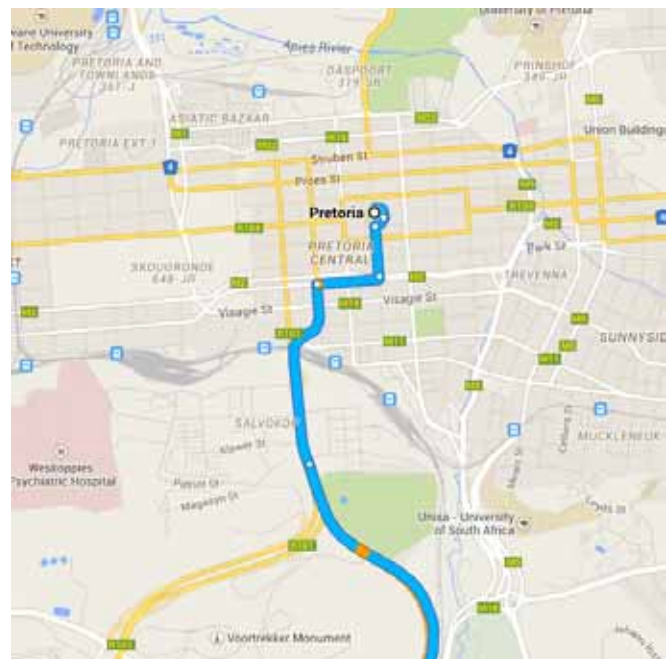

Drive 56.4 km, 41 min

Directions from Pretoria to Deutsche Schule Johannesburg

○ Pretoria

Take R101 to Ben Schoeman Fwy/N14

2.7 km / 5 min

- ↑ 1. Head east on Church Square toward Mutual St
130 m
 - ↪ 2. Keep right to stay on Church Square
100 m
 - ↶ 3. Turn left onto Paul Kruger St
400 m
 - ↪ 4. Turn right at the 3rd cross street onto Nana Sita St/M2
500 m
 - ↶ 5. Turn left onto Potgieter St/Schubart St/Sophie de Bruyn St/R101
1.5 km
- i** Continue to follow R101

Follow Ben Schoeman Fwy, N1 and M1 to Empire Rd in Johannesburg. Take exit 13 from M1

52.1 km / 33 min

- 6. Keep right to continue on Ben Schoeman Fwy/N14, follow signs for N1/Johannesburg/Krugersdorp

 12.9 km
- 7. Keep right to continue on Ben Schoeman Fwy

 1.6 km
- 8. Continue onto N1
 Toll road

 19.1 km
- 9. Keep right to continue on M1

 18.4 km
- 10. Take exit 13 for Empire Road toward R55/Johannesburg

 180 m

Continue on Empire Rd. Drive to San Souci Rd

1.6 km / 3 min

- 11. Turn right onto Empire Rd

 1.0 km
- 12. Turn right onto Wabord Rd

 350 m
- 13. At the roundabout, take the 1st exit onto Napier Rd

 84 m
- 14. Turn right onto San Souci Rd

 160 m

📍 Deutsche Schule Johannesburg