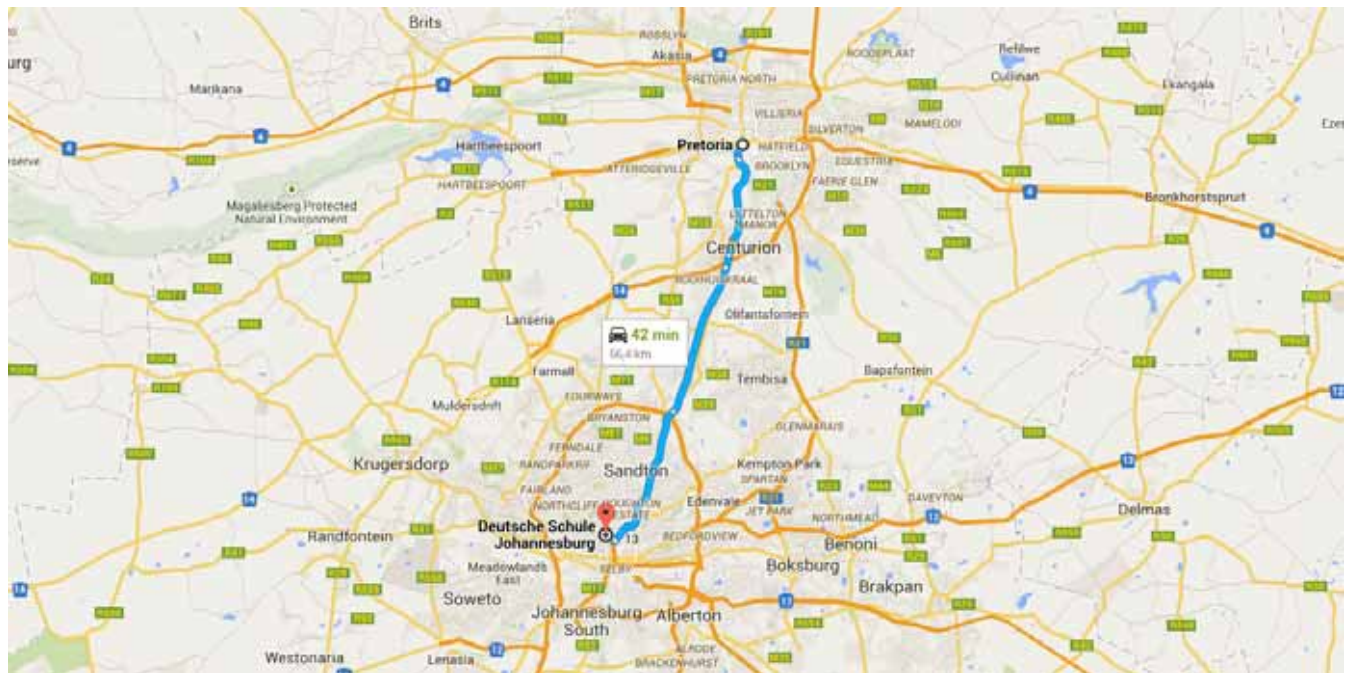

Drive 56.4 km, 41 min

Directions from Pretoria to Deutsche Schule Johannesburg

○ Pretoria

Take R101 to Ben Schoeman Fwy/N14

2.7 km / 5 min

- ↑ 1. Head east on Church Square toward Mutual St
130 m
 - ↪ 2. Keep right to stay on Church Square
100 m
 - ↶ 3. Turn left onto Paul Kruger St
400 m
 - ↪ 4. Turn right at the 3rd cross street onto Nana Sita St/M2
500 m
 - ↶ 5. Turn left onto Potgieter St/Schubart St/Sophie de Bruyn St/R101
1.5 km
- i** Continue to follow R101

Follow Ben Schoeman Fwy, N1 and M1 to Empire Rd in Johannesburg. Take exit 13 from M1

52.1 km / 33 min

- 6. Keep right to continue on Ben Schoeman Fwy/N14, follow signs for N1/Johannesburg/Krugersdorp

 12.9 km
- 7. Keep right to continue on Ben Schoeman Fwy

 1.6 km
- 8. Continue onto N1
 Toll road

 19.1 km
- 9. Keep right to continue on M1

 18.4 km
- 10. Take exit 13 for Empire Road toward R55/Johannesburg

 180 m

Continue on Empire Rd. Drive to San Souci Rd

1.6 km / 3 min

- 11. Turn right onto Empire Rd

 1.0 km
- 12. Turn right onto Wabord Rd

 350 m
- 13. At the roundabout, take the 1st exit onto Napier Rd

 84 m
- 14. Turn right onto San Souci Rd

 160 m

📍 Deutsche Schule Johannesburg